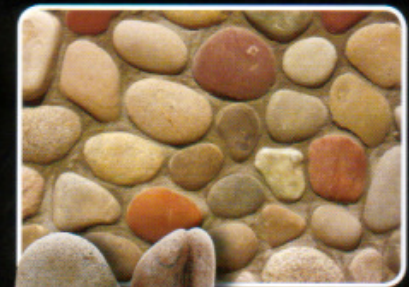

Blueriver™